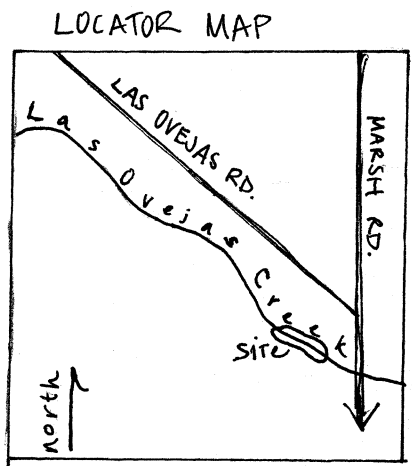

LAS OVEJAS
 Pierce's Disease
 Revegetation Plan
 15 September 2001
 North ↑
 1" = 100'
 Total area = 38837 sq. ft.
 ○ removal/replant areas

LAS OVEJAS PLANT LIST

LATIN NAME	COMMON NAME	AREA 1	AREA 2	AREA 3	AREA 4	TOTALS
TREES						
Total trees						
LARGE SHRUBS						
Total large shrubs						
MEDIUM SHRUBS						
Total medium shrubs						
Grass/sedge plugs						
Total plugs						
* fill in species and plant numbers according to site *						

APPENDIX II Sample site map and plant list to be enclosed with fish and game application